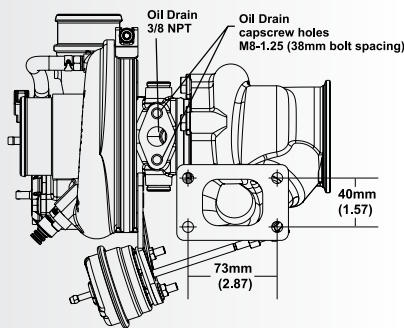

A & F - TYPE