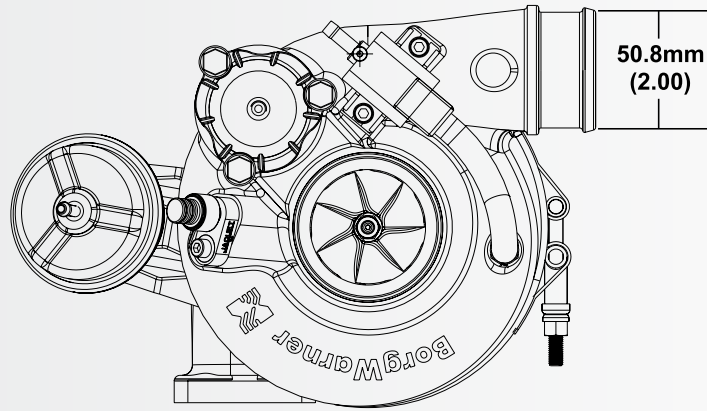

# Turbo Frame Dimensions

For all 6258 / 6758 / 7163 EFR models.\*

## B1

FRAME SIZE

\*Speed sensor details, see page 61