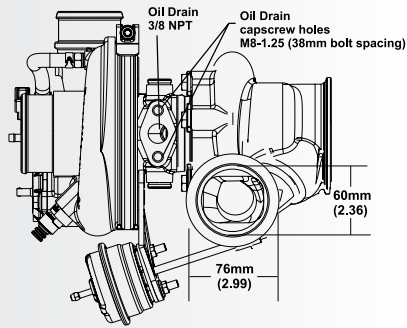

F (V) & I - TYPE

Note: I-type is not wastegated