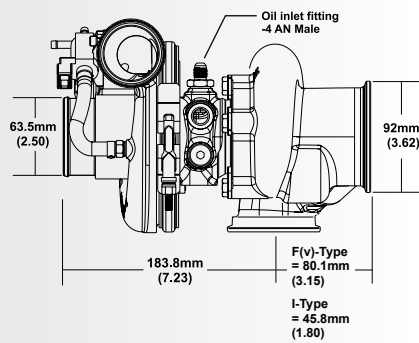

F (V) & I - TYPE

Note: I-type is not wastegated