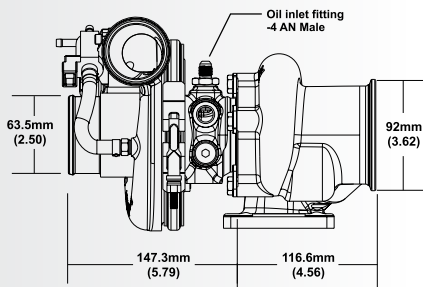

A & F - TYPE