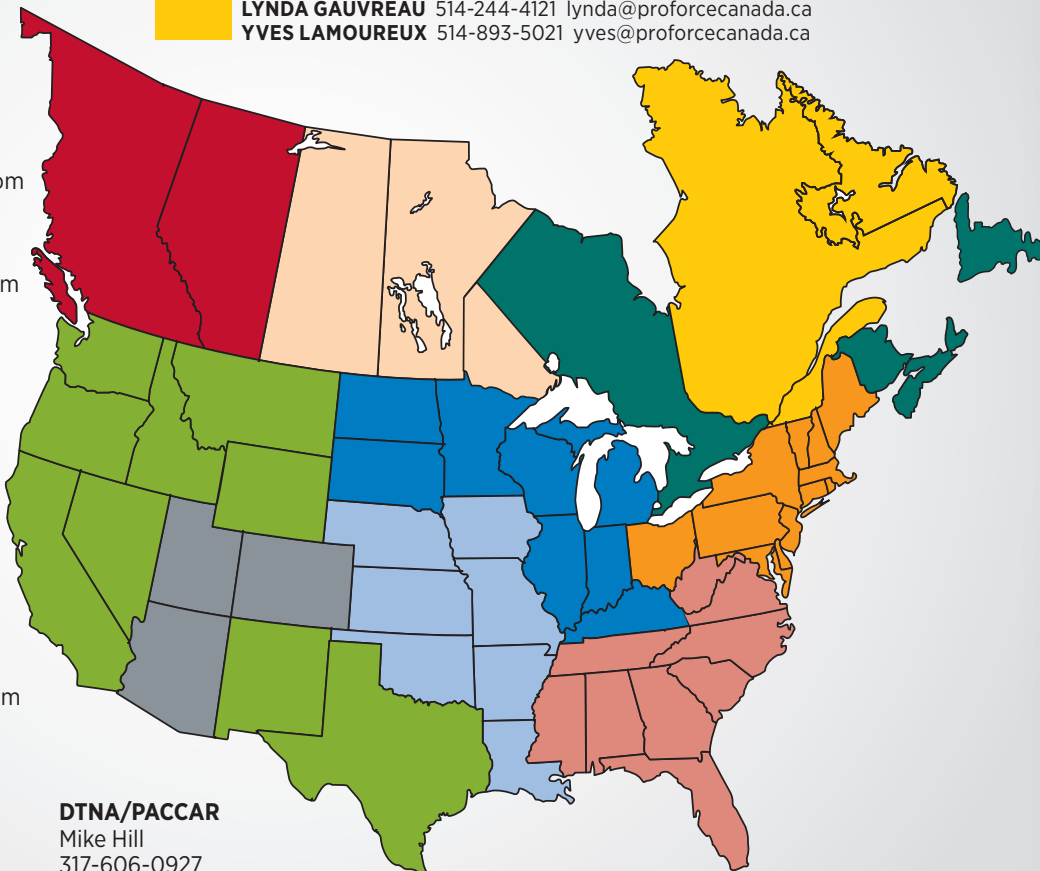

Fleet Manager Territories

For further information on Delco Remy products:

Customer Service & Technical Assistance: 800-372-0222

delcoremy.com