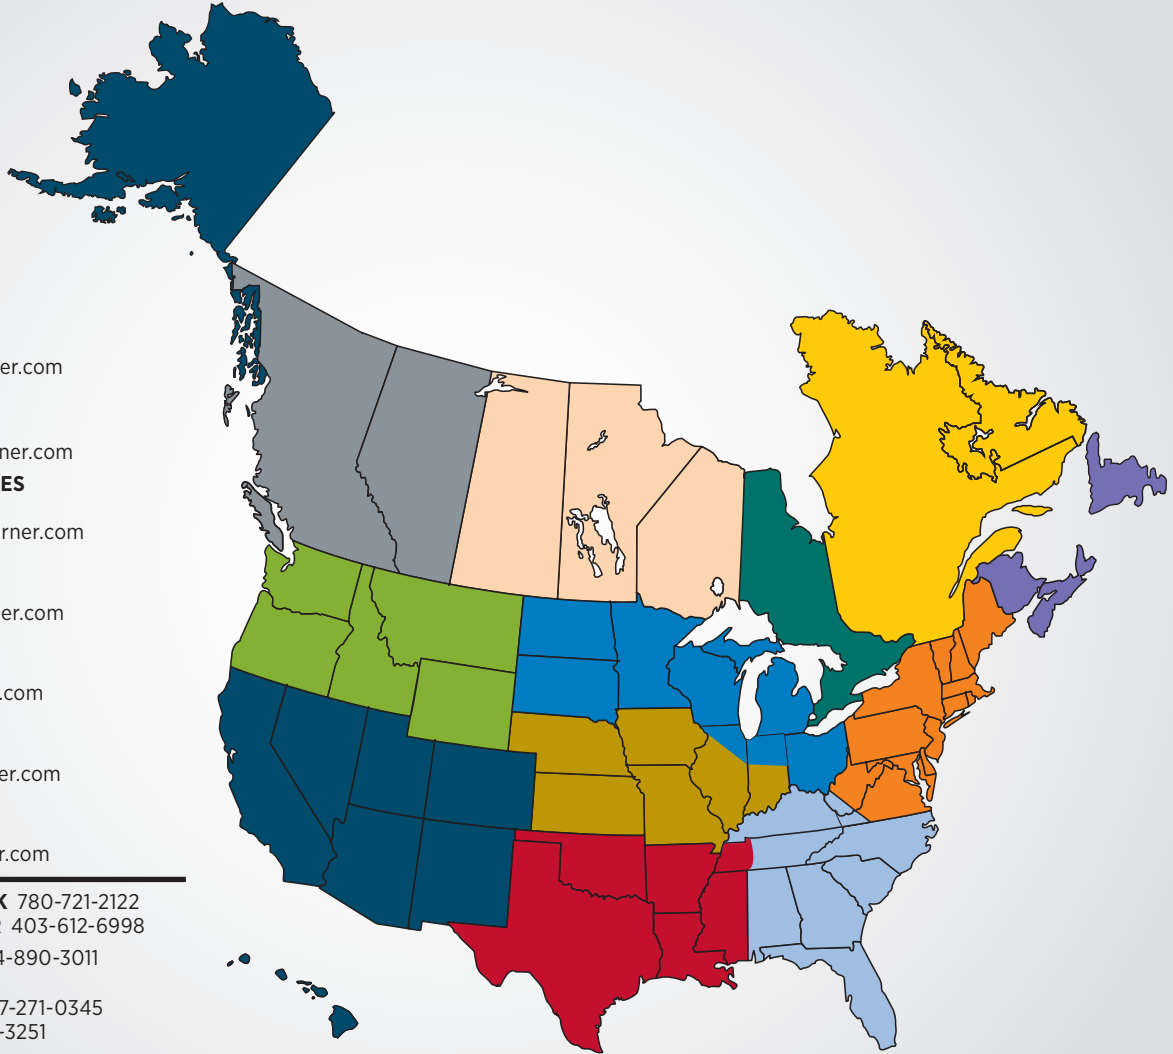

GENUINE PRODUCTS

- **TIM BORUM**
  865-310-7574
  tborum@borgwarner.com
- **ED CLAYTON**
  215-480-4989
  eclayton@borgwarner.com
- **RICHARD GONZALES**
  626-665-7476
  rgonzales@borgwarner.com
- **KEVIN HOLTON**
  317-316-7519
  kholton@borgwarner.com
- **RICHARD KILEY**
  765-274-1178
  rkiley@borgwarner.com
- **ROBERT MAYES**
  765-524-5856
  rmayes@borgwarner.com
- **NICK TOSIE**
  940-368-2818
  ntosie@borgwarner.com

- **MARSH FRANCHUK** 780-721-2122
  PAT QUAGHEBEUR 403-612-6998
- **COLIN TOEWS** 204-890-3011
- **KEVIN BROWN** 647-271-0345
  JIM LANE 647-274-3251
- **JEAN LABRIE** 514-347-0946
  YVES LAMOUREUX 514-893-5021
- **JIM LANE** 647-274-3251

Regional Manager Territories

For further information on Delco Remy products:
Customer Service & Technical Assistance: 800-372-0222

delcoremy.com