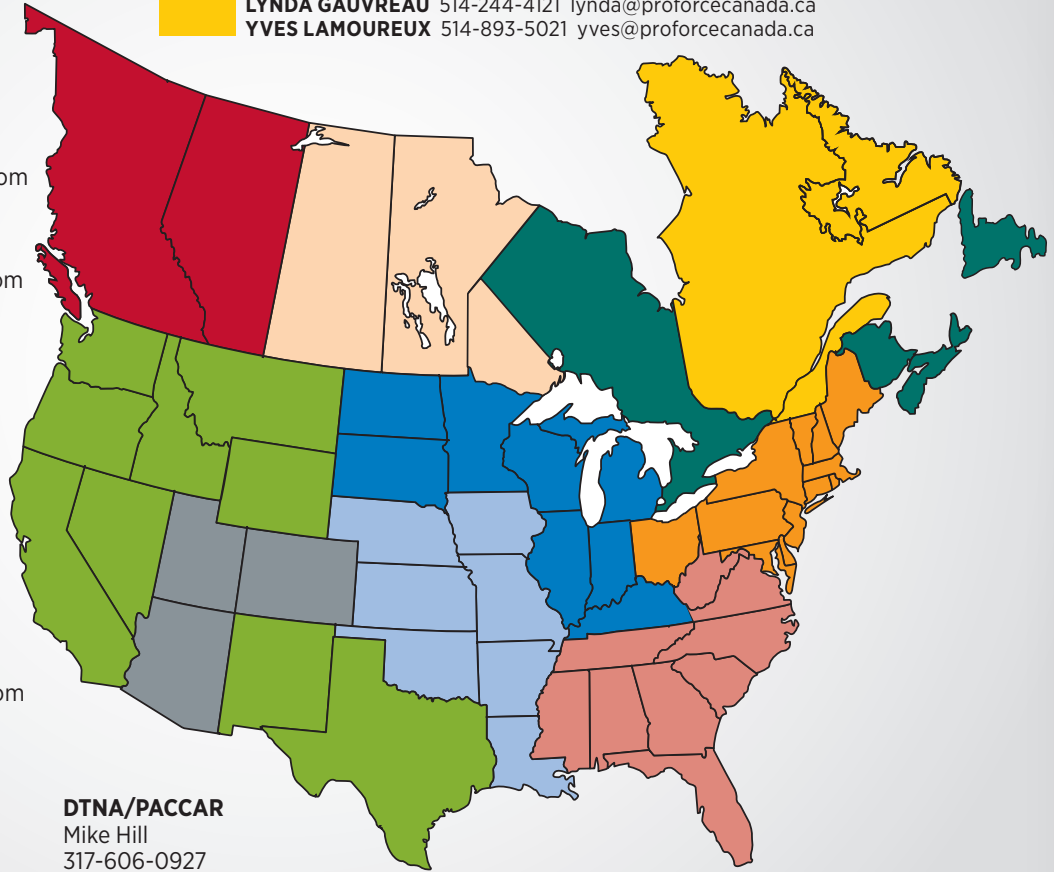

Fleet Manager Territories

For further information on Delco Remy products:
Customer Service & Technical Assistance: 800-372-0222

delcoremy.com