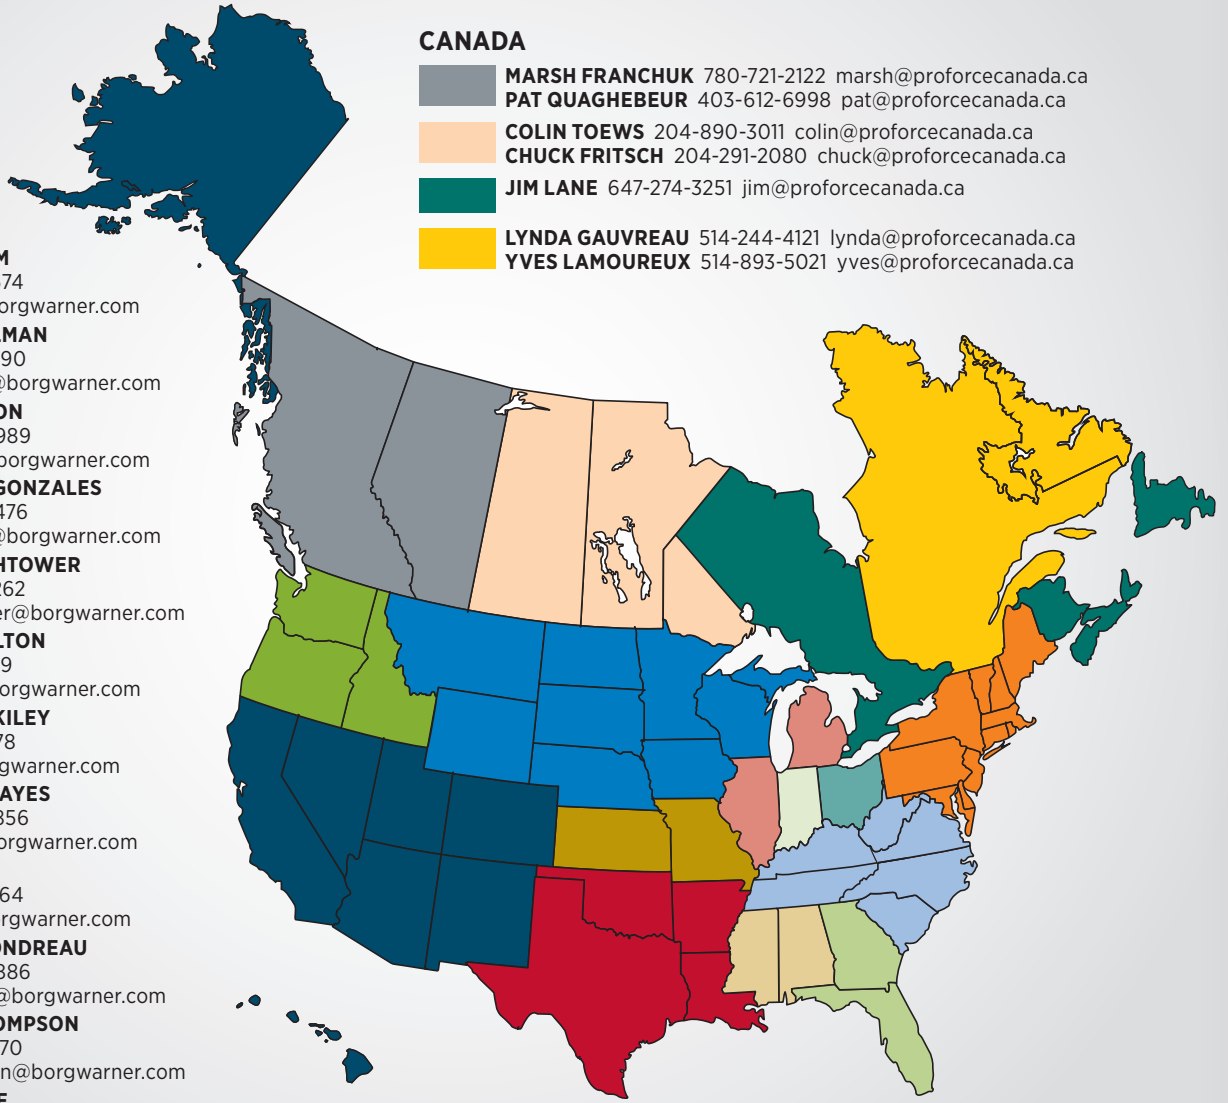

GENUINE PRODUCTS

UNITED STATES

- **TIM BORUM**
  865-310-7574
  tborum@borgwarner.com
- **NICK CHELMAN**
  561-451-6490
  nchelman@borgwarner.com
- **ED CLAYTON**
  215-480-4989
  eclayton@borgwarner.com
- **RICHARD GONZALES**
  626-665-7476
  rgonzales@borgwarner.com
- **GREG HIGHTOWER**
  765-278-3262
  grhightower@borgwarner.com
- **KEVIN HOLTON**
  317-316-7519
  kholton@borgwarner.com
- **RICHARD KILEY**
  765-274-1178
  rkiley@borgwarner.com
- **ROBERT MAYES**
  765-524-5856
  rmayes@borgwarner.com
- **AL MIHIC**
  765-617-3264
  amihic@borgwarner.com
- **AUSTIN TONDREAU**
  380-219-0886
  atondreau@borgwarner.com
- **BRIAN THOMPSON**
  765-617-3270
  brthompson@borgwarner.com
- **NICK TOSIE**
  940-368-2818
  ntosie@borgwarner.com

CANADA

- **MARSH FRANCHUK** 780-721-2122 marsh@proforcecanada.ca
- **PAT QUAGHEBEUR** 403-612-6998 pat@proforcecanada.ca
- **COLIN TOEWS** 204-890-3011 colin@proforcecanada.ca
- **CHUCK FRITSCH** 204-291-2080 chuck@proforcecanada.ca
- **JIM LANE** 647-274-3251 jim@proforcecanada.ca
- **LYNDA GAUVREAU** 514-244-4121 lynda@proforcecanada.ca
- **YVES LAMOUREUX** 514-893-5021 yves@proforcecanada.ca

Regional Manager Territories

For further information on Delco Remy products:
Customer Service & Technical Assistance: 800-372-0222

delcoremy.com