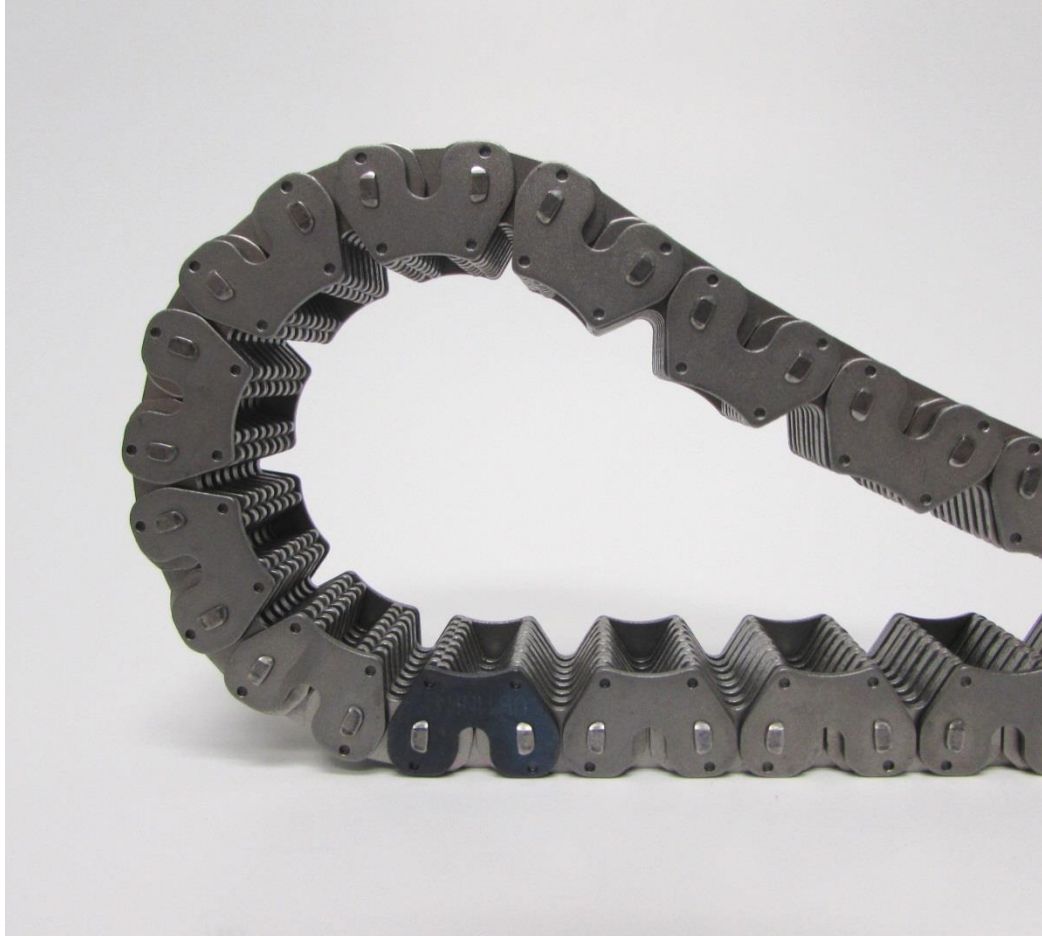

New Product Announcement

March 2019

GM Magna 31XX Transfer Case Chain

In Stock & Ready to Ship

Part #: **HV532**
OE Part #: XM0018783

Applications:
- Chevrolet Colorado / GMC Canyon
- 2015+

Dimensions:

Pitch (in)	Width (in)	Length	Joint Type
.4346"	1.00"	80P	Rocker